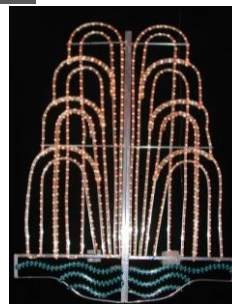

Animated Star

H: 2200mm W:2400mm D:100mm
W:23.5KG

1 – 3 Day Hire Rate	£100.00
4 – 7 Day Hire Rate	£150.00
8 – 10 Day Hire Rate	£200.00

Animated Star c/w 3 colours R/Y/G (2 available)

181