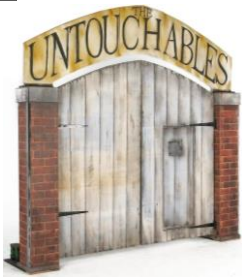

Prohibition Theme

263

Warehouse Gates - Drinking Den

H:2800mm W:3000mm D:300mm W:
61KG

1 – 3 Day Hire Rate   **£275.00**

4 – 7 Day Hire Rate   **£412.50**

8 – 10 Day Hire Rate   **£550.00**

Warehouse gates entrance feature with 'Untouchables' header.

264