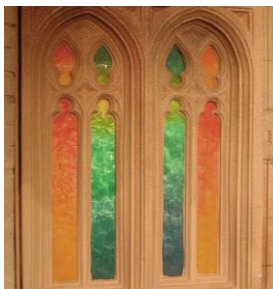

203

Stone Fireplace	
H:2348mm W:1370mm D:303mm W:15KG	
1 – 3 Day Hire Rate	£200.00
4 – 7 Day Hire Rate	£300.00
8 – 10 Day Hire Rate	£400.00
Stone fireplace with cast iron grate and silk flames.	

204

Stained Glass Window	
H:1200mm W:890mm D:120mm W:15KG	
1 – 3 Day Hire Rate	£65.00
4 – 7 Day Hire Rate	£97.50
8 – 10 Day Hire Rate	£130.00
Stone effect backlit stained-glass window.	