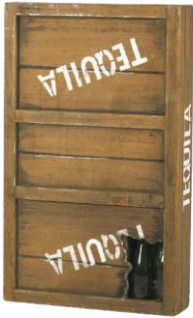

Wooden Crates

Various Sizes

1 – 3 Day Hire Rate **£12.50**

4 – 7 Day Hire Rate **£18.75**

8 – 10 Day Hire Rate **£25.00**

Wooden crates with stamp labels; Beans, Peppers, Colt Revolvers.

061

Tequila Wooden Crate