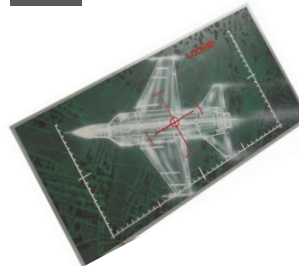

Security scanner entrance feature.

143

Fighter Plane Target

H:1200mm W:2440mm D:55mm
W:27KG

1 – 3 Day Hire Rate	£55.00
4 – 7 Day Hire Rate	£82.50
8 – 10 Day Hire Rate	£110.00

Framed back-lit poster of a fighter plane.